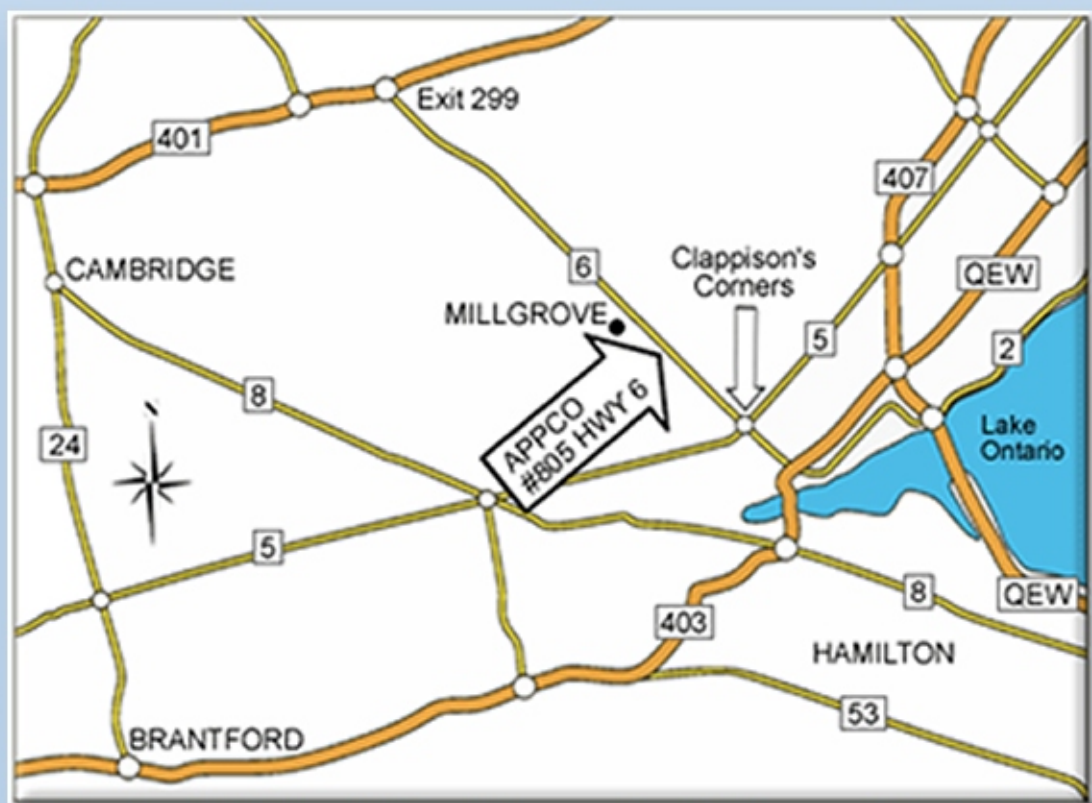

Waterdown Volvo Show & Swap Meet at APPCO

Sunday, May 31th, 2015

**PEOPLE'S CHOICE AWARDS!
DOOR PRIZES!**

SWAP MEET & CAR CORRAL!

**805 Hwy. #6 North, R.R. #2, Hamilton.
11am to 3pm**

**Bring a picnic lunch or visit
the on-site Food Truck!**

**Admission: $10.00 per car
Live Music!**

Directions: 3.5 kms. north of Clappison's Corners (corner of Hwy. #6 & Hwy. #5) on west side of Hwy. #6, just south of Millgrove between Terra Greenhouses and the Dinosaurs. From the 401, take Hwy. #6 South at Exit 299.

For more information, please contact Thomas at (905)689-4155 or fax (905)689-8949

Sponsored by APPCO, Proud Members of the Canadian Volvo Club.

Camping Available Saturday Night with Bonfire, contact Thomas for details.